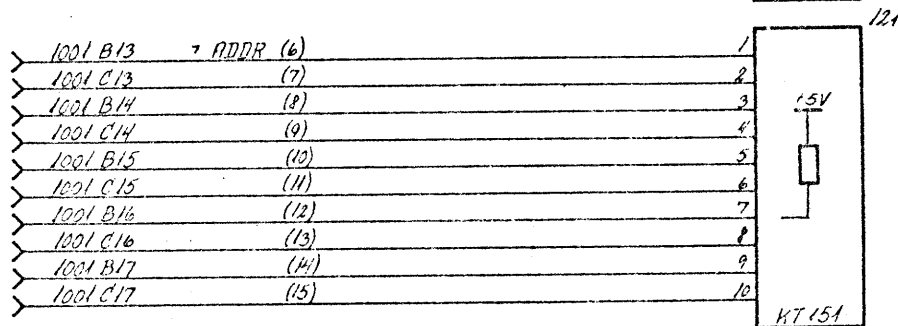

RC8000, Drawings, Bus Termination Unit.

Abstract:

This manual contains drawings of BTU801, Bus Termination Unit.

Logic Diagrams

BUS LINE TERMINATIONS	R 11481
BUS LINE TERMINATIONS	R 11482

750829 AAJ 750903 AOB