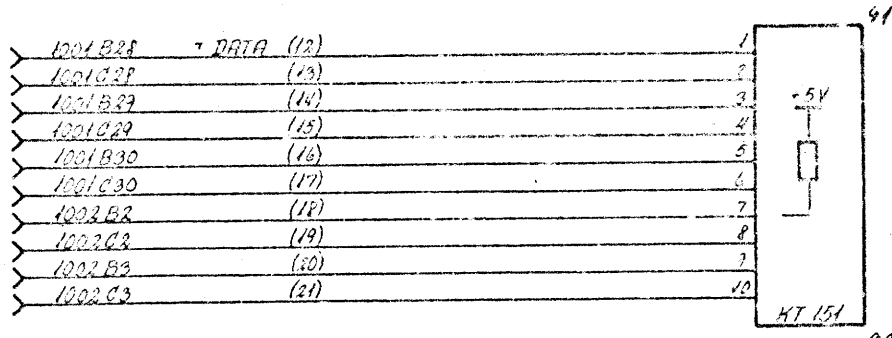

RC8000, Drawings, Bus Termination Unit.

Abstract:

This manual contains drawings of BTU801, Bus Termination Unit.

Logic Diagrams

BUS LINE TERMINATIONS	R 11481
BUS LINE TERMINATIONS	R 11482

750829 AAJ 750903 AOB

750829 ARJ 750903 A0B

BTU 801

BUS LINE TERMINATIONS

R11482