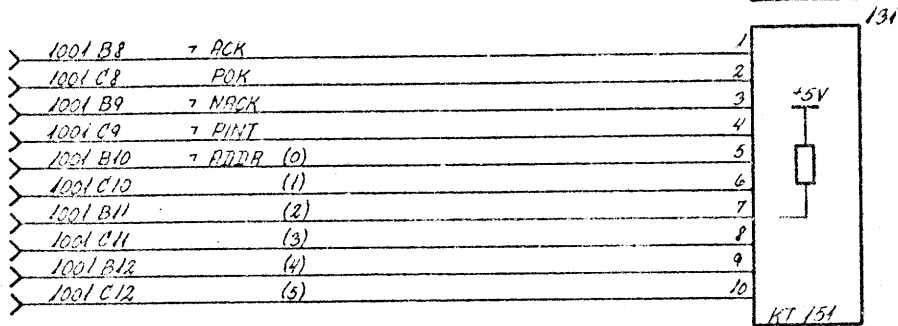

RC8000, Drawings, Bus Termination Unit.

Abstract:

This manual contains drawings of BTU801, Bus Termination Unit.

Logic Diagrams

BUS LINE TERMINATIONS	R 11481
BUS LINE TERMINATIONS	R 11482

750829 AAJ 750903 AOB