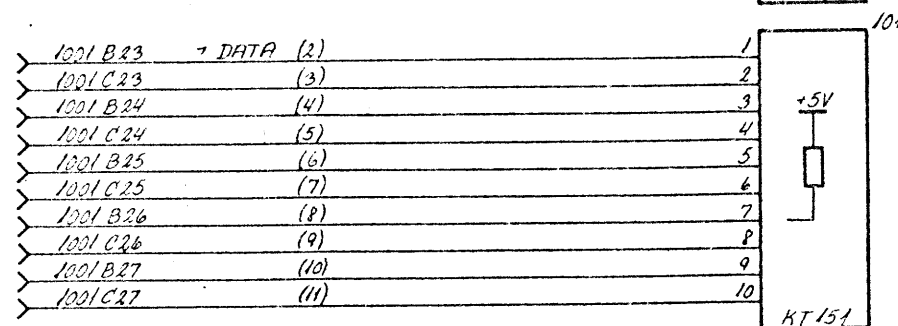

RC8000, Drawings, Bus Termination Unit.

Abstract:

This manual contains drawings of BTU801, Bus Termination Unit.

Logic Diagrams

BUS LINE TERMINATIONS	R 11481
BUS LINE TERMINATIONS	R 11482

750829 AAJ 750903 AOB