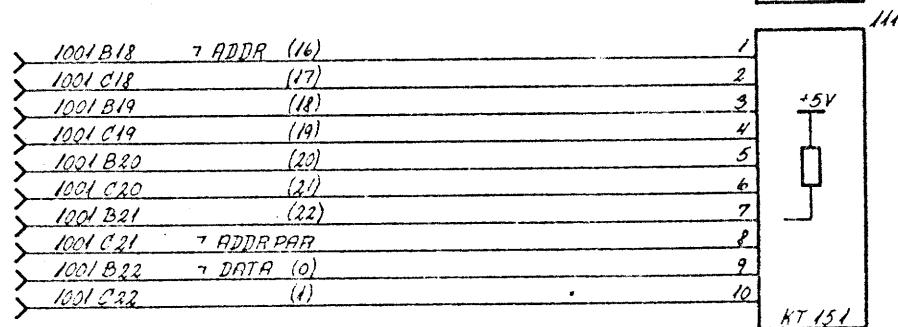

RC8000, Drawings, Bus Termination Unit.

Abstract:

This manual contains drawings of BTU801, Bus Termination Unit.

Logic Diagrams

BUS LINE TERMINATIONS	R 11481
BUS LINE TERMINATIONS	R 11482

750829 AAJ 750903 AOB