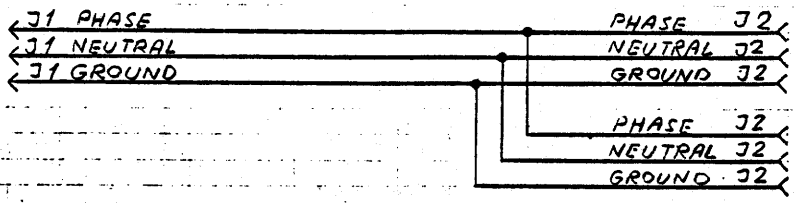

RCSL : 44-RT 752

Author : Jens Falkenberg
Andersen

Edited : 4/12 - 73.

Drawings
for
PDP 702

Keyword : Power distribution panel, PDP.

Abstract : This paper contain the drawing for PDP 702.

UNIT NUMBER 157-2-A1870
 DESIGNED BY
 CHECKED BY
 DATE
 DESIGNED BY
 CHECKED BY
 DATE
 REPLACES DWG. NO.
 DATE
 REPLACED BY DWG. NO.
 DATE