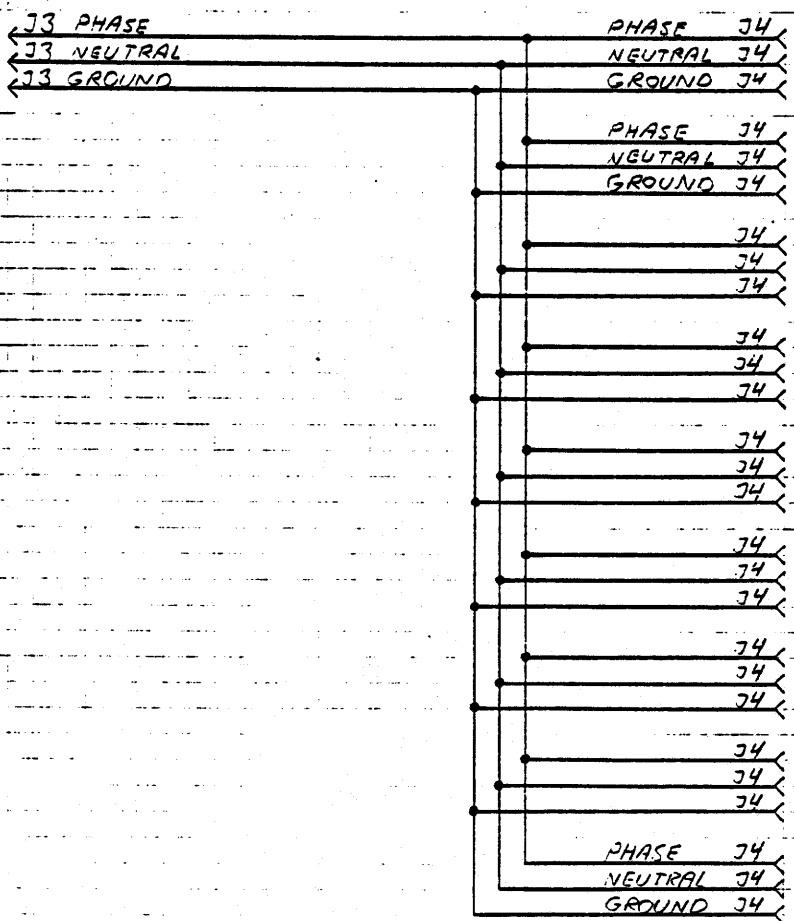

RCSL : 44-RT 752

Author : Jens Falkenberg
Andersen

Edited : 4/12 - 73.

Drawings
for
PDP 702

Keyword : Power distribution panel, PDP.

Abstract : This paper contain the drawing for PDP 702.

UNIT NUMBER 157-2-A1870
 DESIGNED BY
 CHECKED BY
 DATE
 DESIGNED BY
 CHECKED BY
 DATE
 REPLACES DWG. NO.
 DATE
 REPLACED BY DWG. NO.
 DATE

Unit PDP 702	POWER DISTRIBUTION PANEL	PDP 1
Dwg. No. R 10 612		