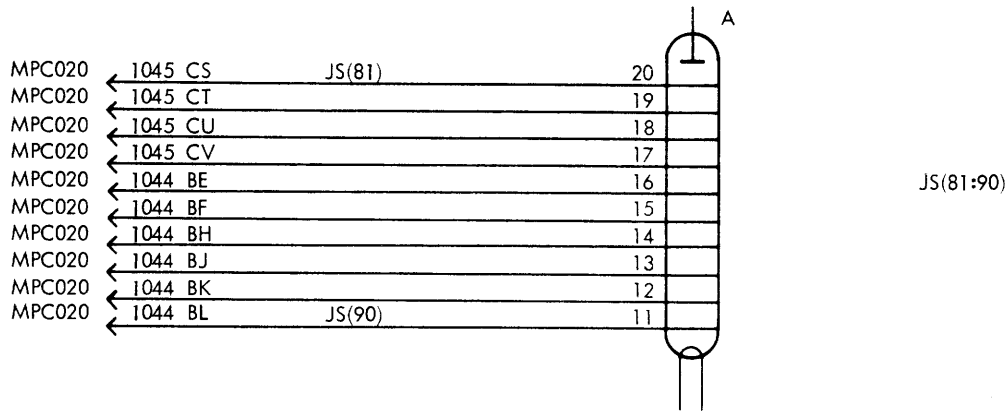

JS(81:90)

JS(91:100)

MAR(0:9)

MODES: NORMAL
          RUNNING
          MANUAL
          MONITOR
MPS: ERROR
          CONTROL
CORE STORE: CONTROL
          ERROR
REGISTER: DISPLAY