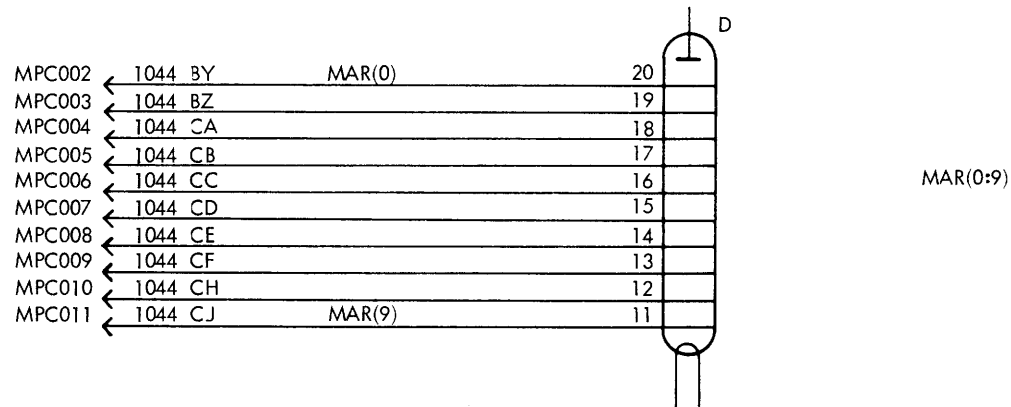

JS(81:90)

JS(91:100)

MAR(0:9)

MODES: NORMAL
          RUNNING
          MANUAL
          MONITOR
MPS: ERROR
          CONTROL
CORE STORE: CONTROL
          ERROR
REGISTER: DISPLAY