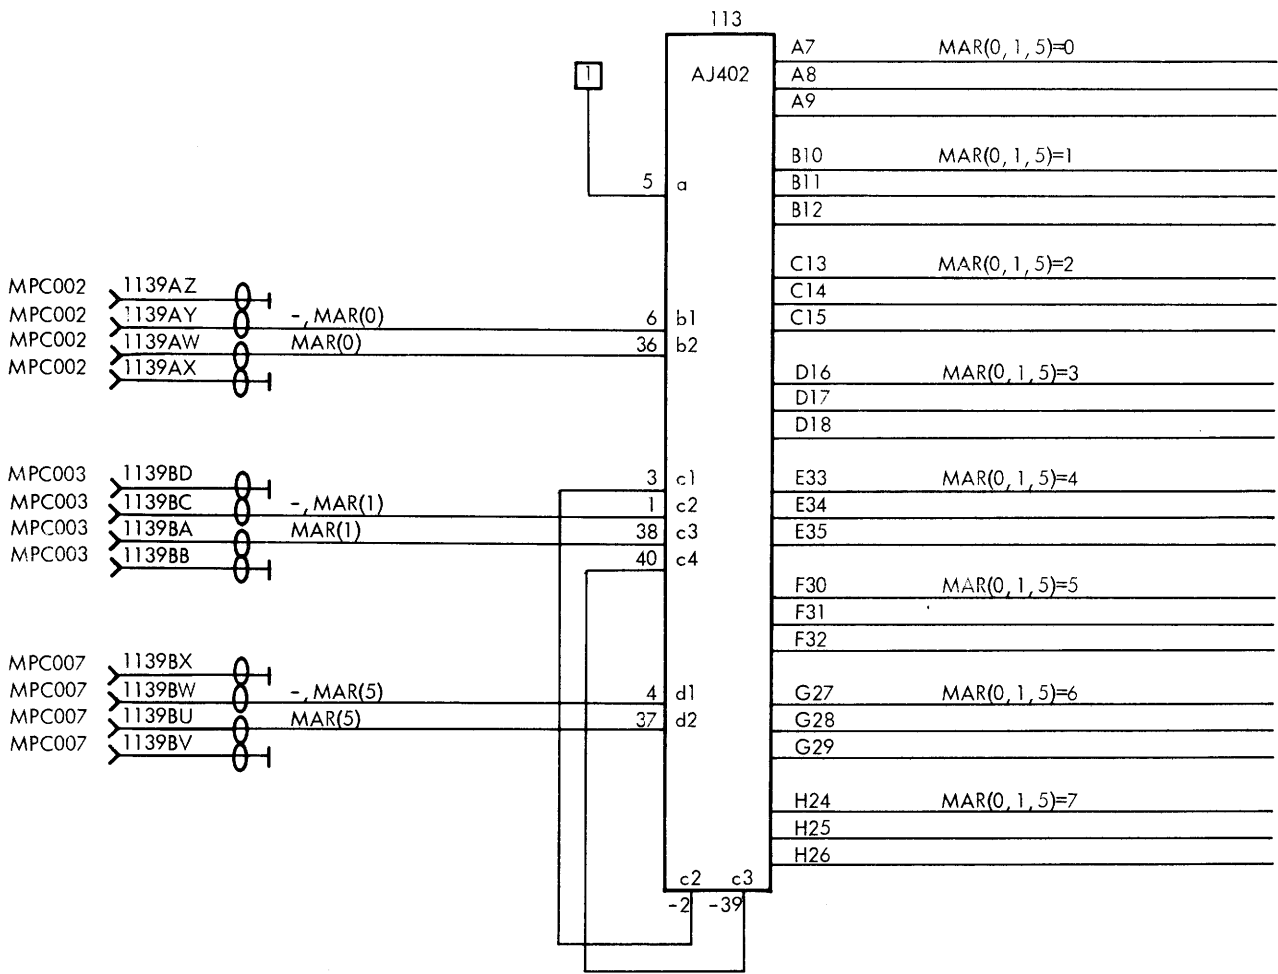

Technical Control Panel (TCP)

Dwg. No.

TCP001	INDICATORS FOR MICRO COMMANDS	V10275
002	INDICATORS FOR MICRO COMMANDS AND JUMP SELECTORS	V10276
003	INDICATORS FOR JUMP SELECTORS, MICRO ADDRESS, AND CONTROLS	V10277
004	MAR CONTROL BUTTONS AND PARITY CONTROL BUTTONS	V10278
005	CONTROL BUTTONS AND KEY	V10279
006	REGISTER SELECTION	V10406
007	MANUAL CONTROL OF REGISTERS DR(-1:23) AND DP(0:2)	V10407
008	MANUAL CONTROL OF REGISTERS DR(-1:23) AND DP(0:2)	V10408
009	DISPLAY OF SELECTED REGISTER AND REGISTERS DR(-1:23), DP(0:2)	V10409
010	0 VOLT AND CHASSIS CONNECTIONS	V10660
011	INTERRUPT INTERVAL	V10893

Operator's Control Panel (OCP)

OCP005	OCP401	V10280