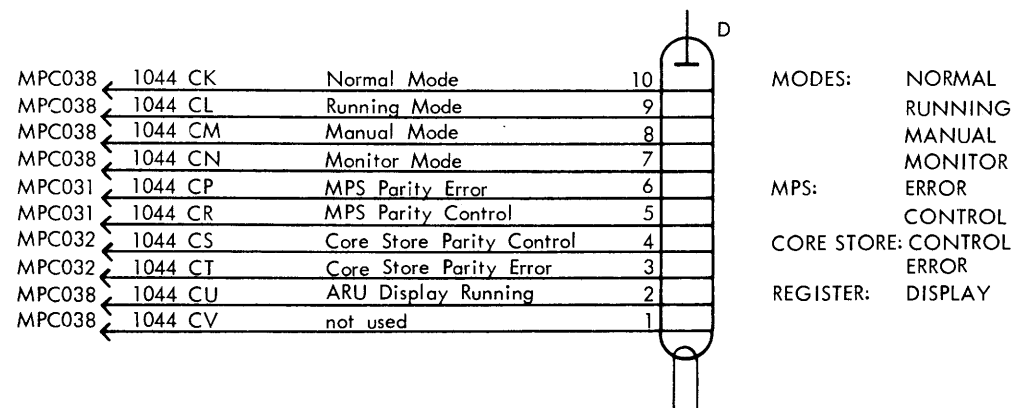

MODES: NORMAL
          RUNNING
          MANUAL
          MONITOR
MPS: ERROR
          CONTROL
CORE STORE: CONTROL
          ERROR
REGISTER: DISPLAY