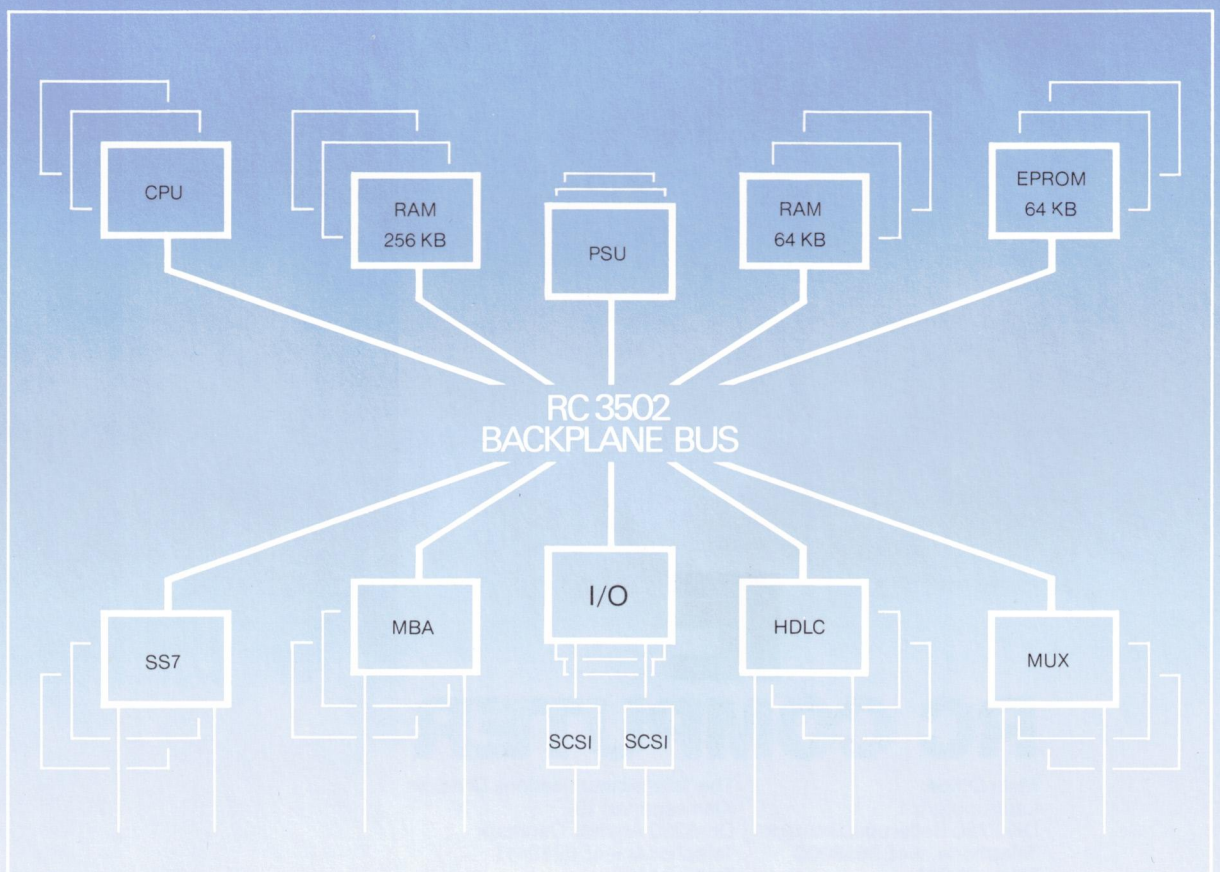

RC3502 DATASHEET

WINCHESTER CRATE F520

- 19" Crate
- Double Eurocard Format
- Space for 3 x Disc Drives
- Space for 6 x SCSI Adapters

The F520 can hold up to three Winchester drives (RC3564), each of which may serve two (RC3563) SCSI Channel Adapters (Small Computer Systems Interface).